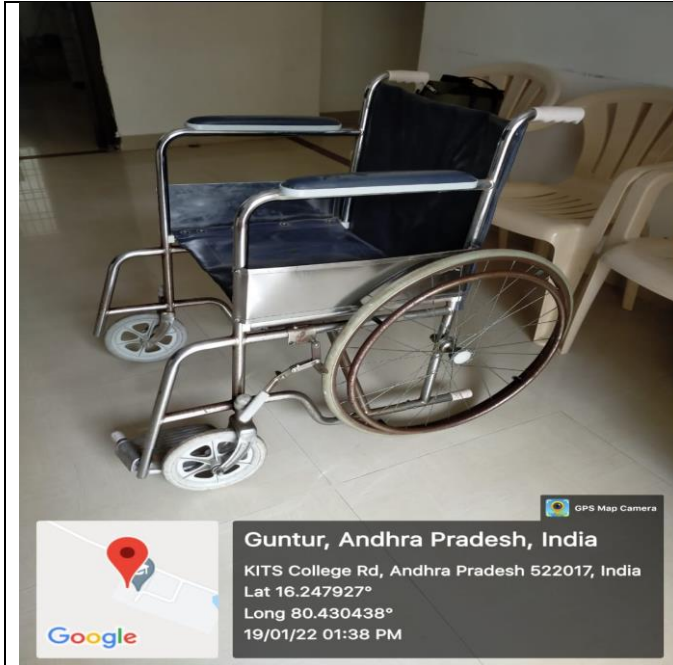

The Institution has disabled-friendly, barrier free environment

Guntur, Andhra Pradesh, India
KITS College Rd, Andhra Pradesh 522017, India
Lat 16.247927°
Long 80.430438°
19/01/22 01:38 PM

Wheel Chair

Guntur, Andhra Pradesh, India
KITS College Rd, Andhra Pradesh 522017, India
Lat 16.248315°
Long 80.4309°
22/01/22 11:48 AM

Wooden Ramp

Guntur, Andhra Pradesh, India
KITS College Rd, Andhra Pradesh 522017, India
Lat 16.247887°
Long 80.430724°
12/01/22 11:31 AM

Lift

Western Toilet