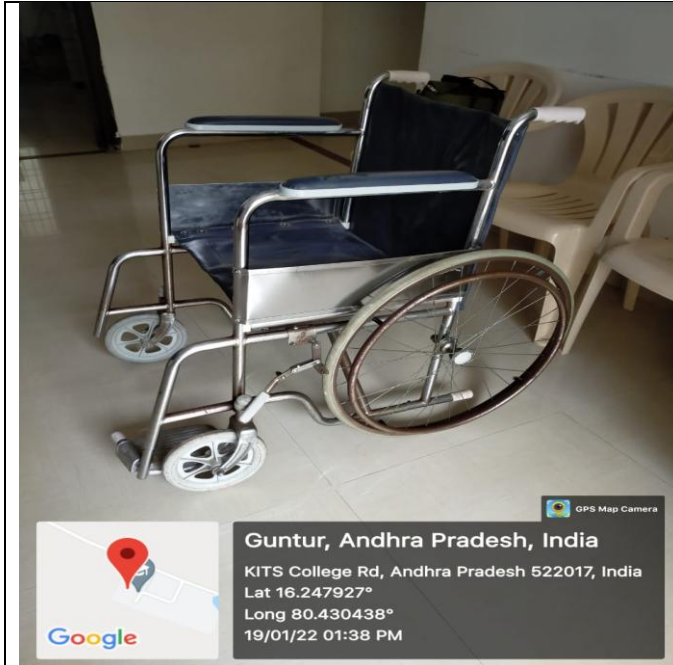

The Institution has disabled-friendly, barrier free environment

Guntur, Andhra Pradesh, India
KITS College Rd, Andhra Pradesh 522017, India
Lat 16.247927°
Long 80.430438°
19/01/22 01:38 PM

Wheel Chair

Guntur, Andhra Pradesh, India
KITS College Rd, Andhra Pradesh 522017, India
Lat 16.248315°
Long 80.4309°
22/01/22 11:48 AM

Wooden Ramp

Guntur, Andhra Pradesh, India
KITS College Rd, Andhra Pradesh 522017, India
Lat 16.247887°
Long 80.430724°
12/01/22 11:31 AM

Lift

Western Toilet